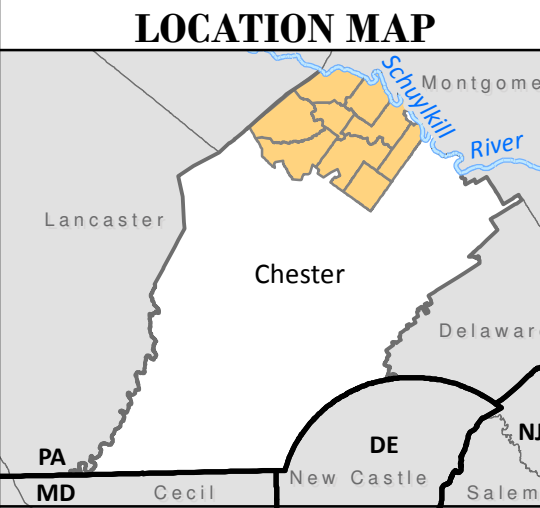

Parks, Recreation and Open Space Plan

Federation of Northern Chester County Communities

Map 8

Recreation Features

- LEGEND**
- Water Access Locations
 - County Parks
 - State Parks
 - State Game Lands
 - French Creek Trail Lands
 - Natural Lands Trust Preserves
 - School Properties
 - Municipal Recreation (Active and Passive)
 - Commercial Recreation
 - Non-Profit Camps
 - Private Recreation