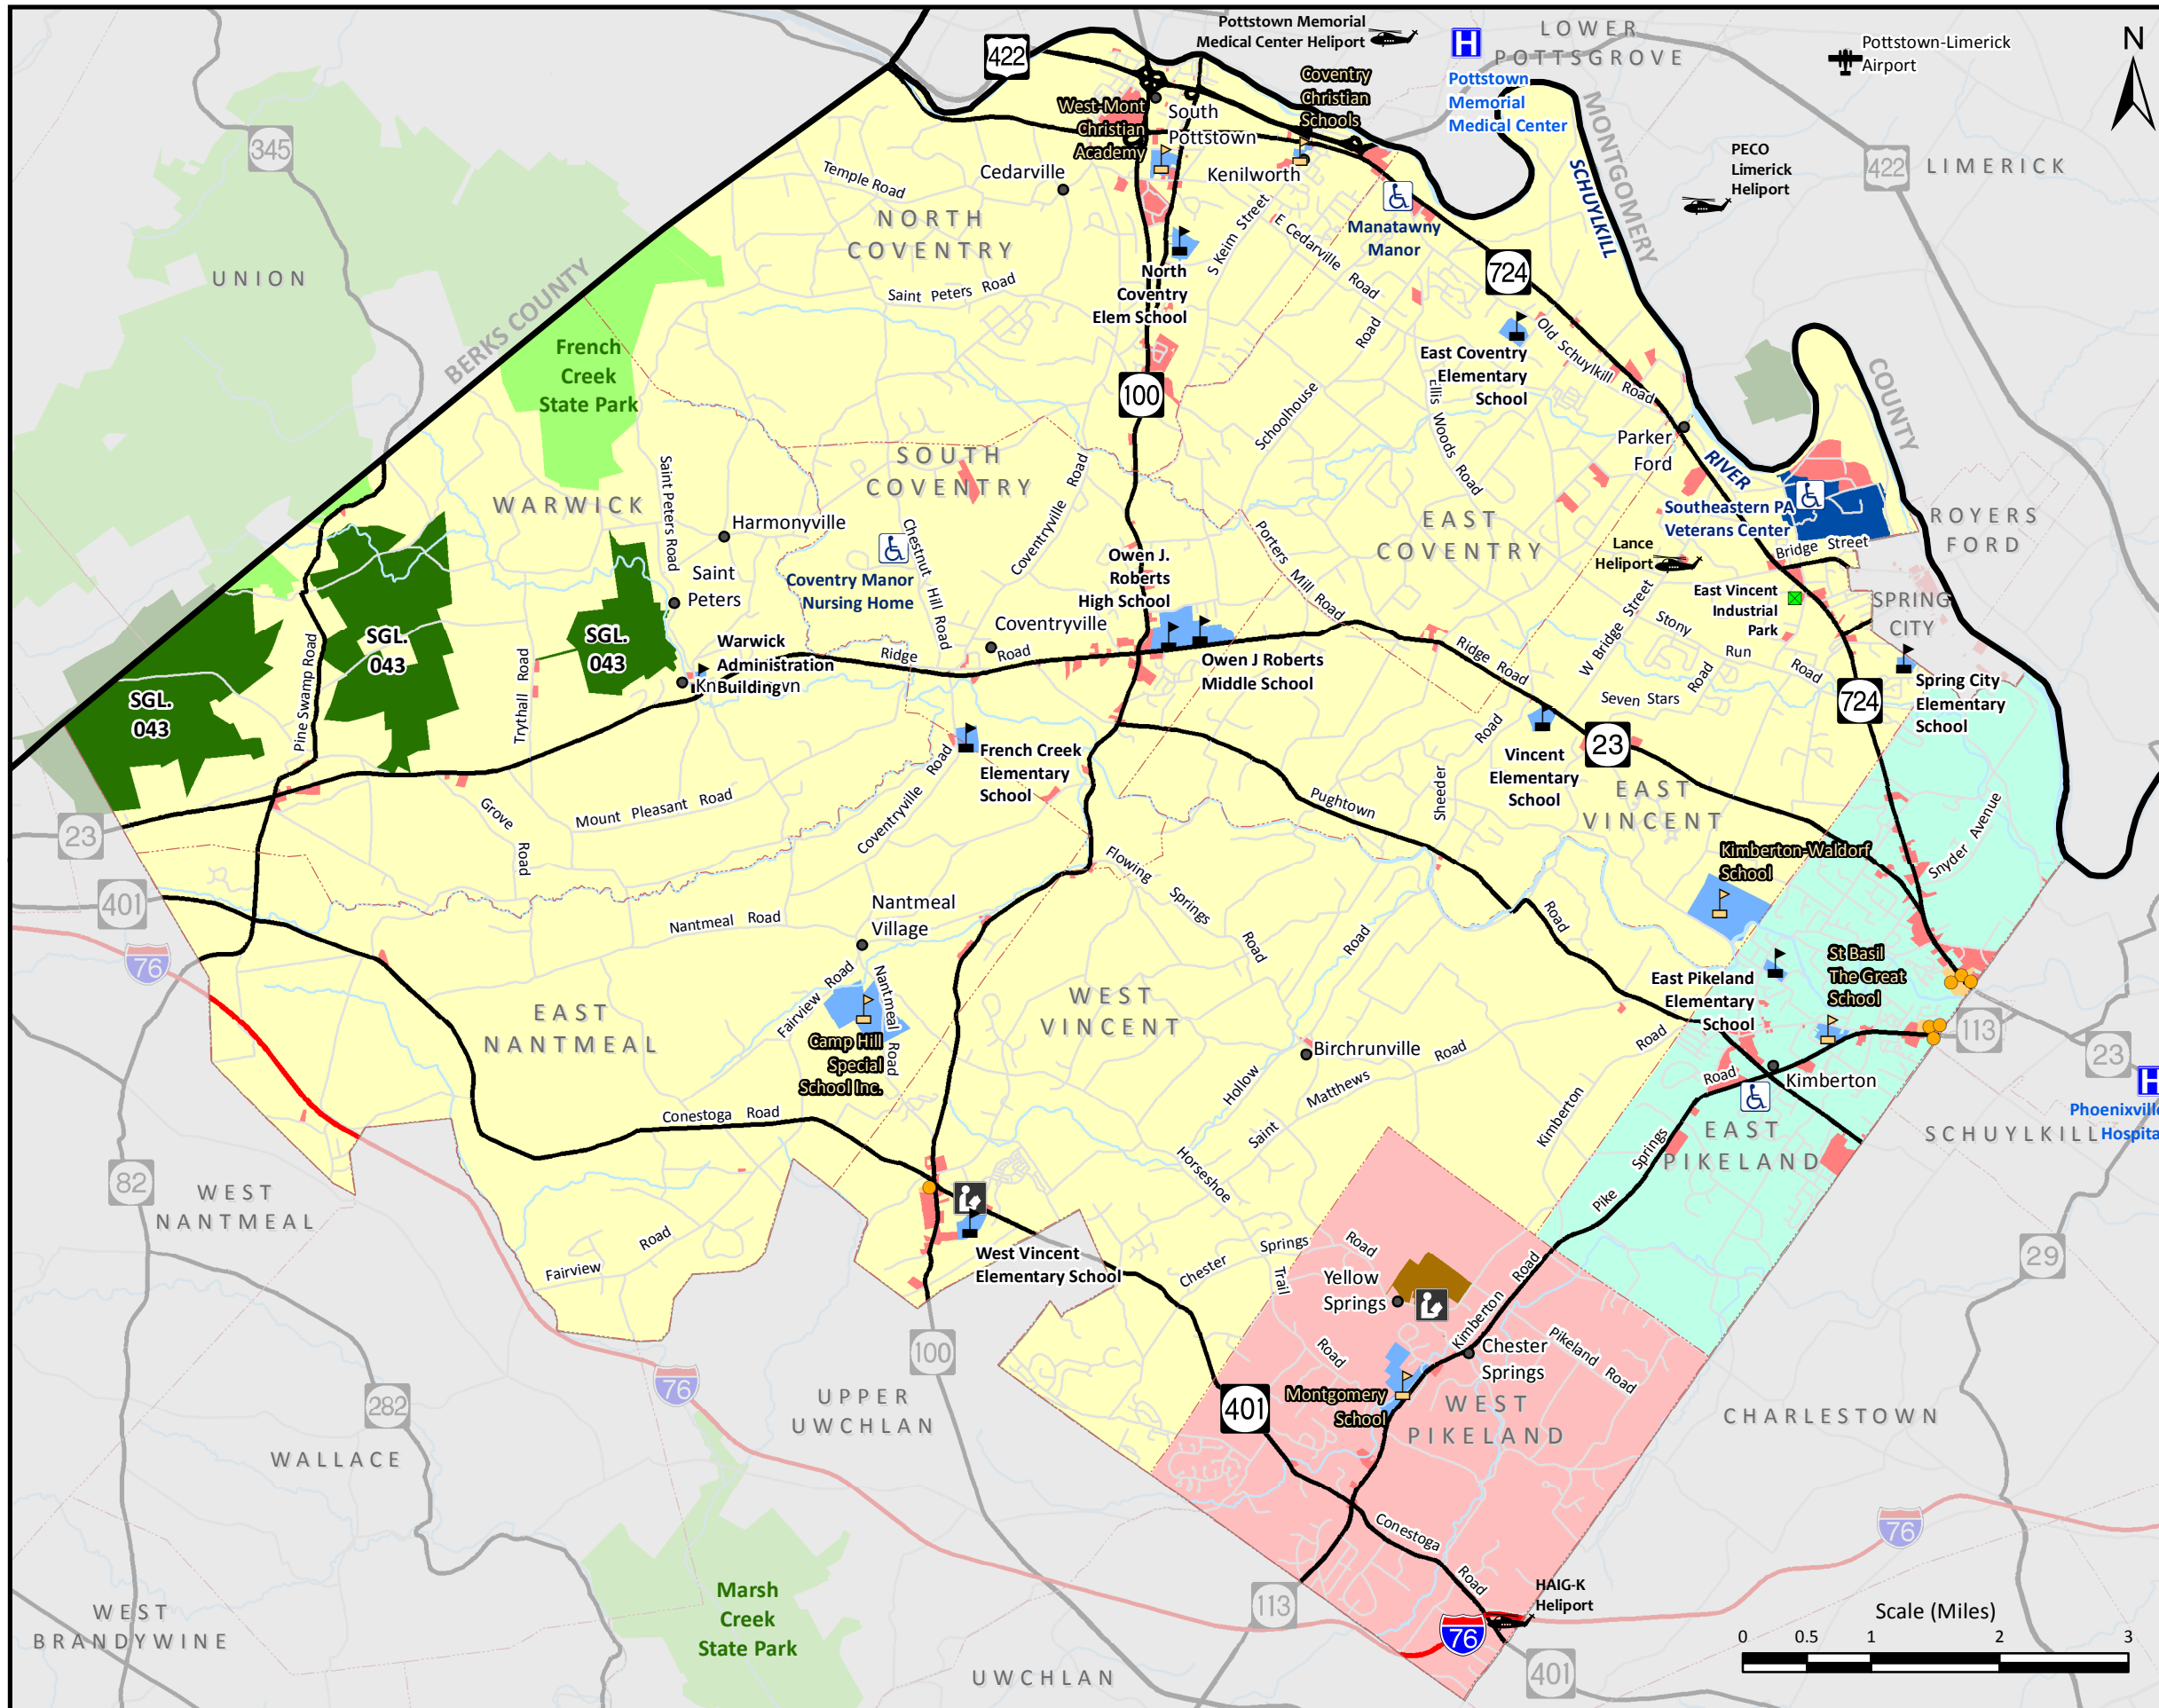

Parks, Recreation and Open Space Plan

Federation of Northern Chester County Communities

Map 2 Community Hubs

LEGEND

	Heliports		Public Library Properties
	Airports		Business Park Properties
	Hospitals		Nursing Homes Properties
	Nursing Homes		Helipoint Properties
	Business/Industrial Parks		School Properties
	Public Libraries		Shopping Center Properties
	Private School		Commercial Areas
	Public School		Downtown Area SD
	Major Shopping Centers		Owen J Roberts SD
			Phoenixville Area SD