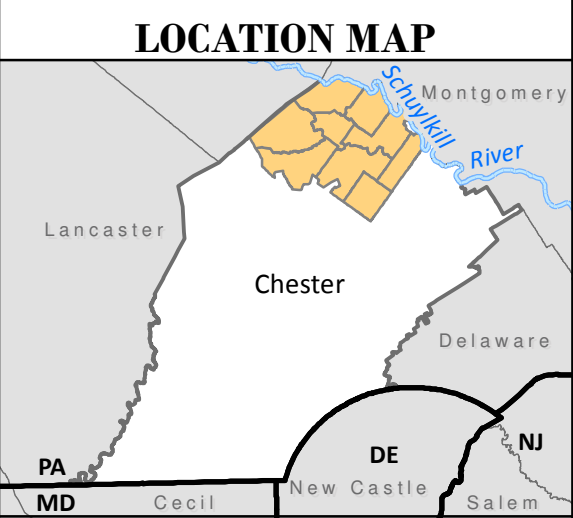

Parks, Recreation and Open Space Plan

Federation of Northern Chester County Communities

Map 8

Recreation Features

- LEGEND**
- Water Access Locations
 - County Parks
 - State Parks
 - State Game Lands
 - French Creek Trail Lands
 - Natural Lands Trust Preserves
 - School Properties
 - Municipal Recreation (Active and Passive)
 - Commercial Recreation
 - Non-Profit Camps
 - Private Recreation