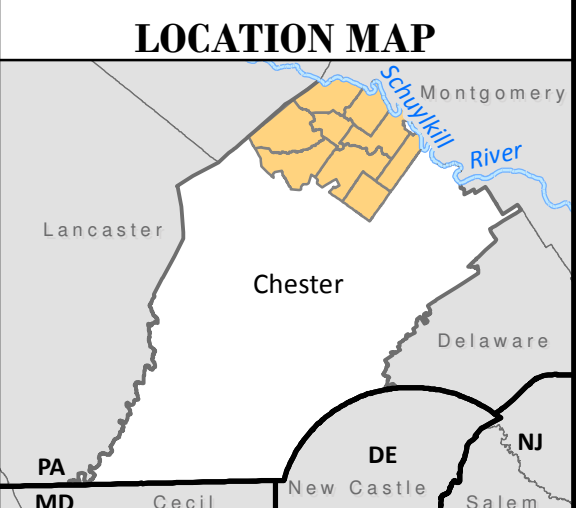

Parks, Recreation and Open Space Plan

Federation of Northern Chester County Communities

Map 9

Trail Facilities

LEGEND

- Water Access Locations
- Schuykill River Trailhead
- Schuykill River Water Trail
- PA Bicycle Routes

Trail By Status

- Design/Construction
- Existing
- Feasibility Study
- Proposed
- French Creek State Park Trails

Other Land Use Categories

- Municipal Open Space
- Municipal Recreation
- County Parks
- State Parks
- State Game Lands