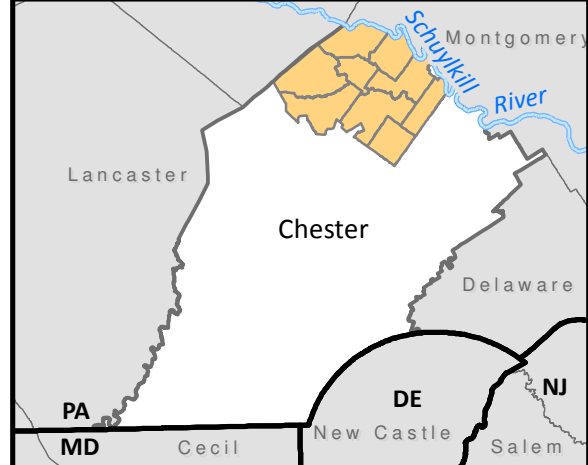

Parks, Recreation and Open Space Plan

Federation of Northern Chester County Communities

Map A Service Zones Map

LEGEND

Service Zones

- Neighborhoods
- Schuylkill Riverfront
- Scenic Rural Interior

LOCATION MAP

Gannett Fleming December 2011
 Source: Chester County Departments of Health, Parks & Recreation, Planning Commission and GIS Pennsylvania DCNR and State Game Commission. Gannett Fleming developed Level of Service coverage.